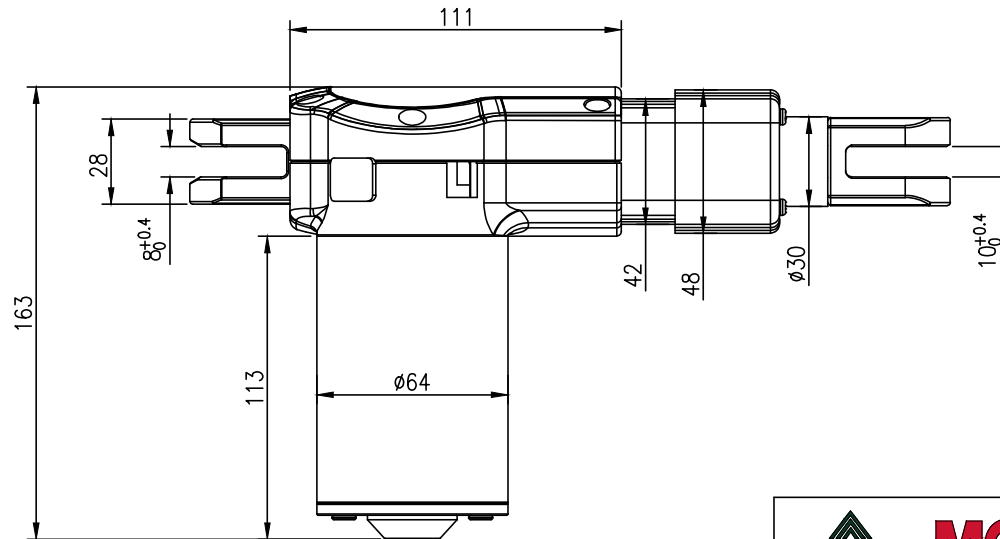

Pivot angle

UNIT: mm

MOTTECK[®]
MOTORIZE OUR WORLD

DATE:

26 April 2014

TITLE:

Linear Actuator GD70