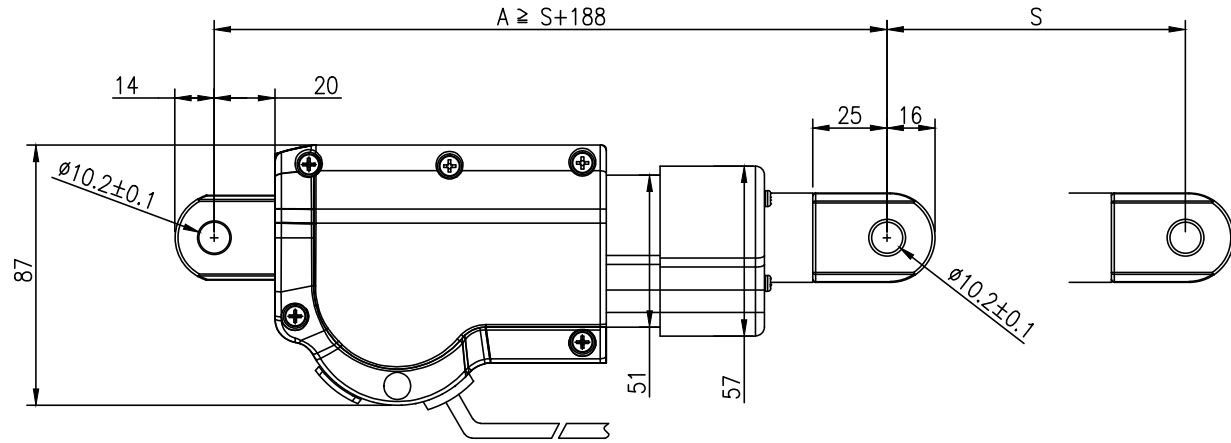

Pivot angle

UNIT: mm

MOTTECK[®]
MOTORIZE OUR WORLD

DATE:

26 April 2014

TITLE:

Linear Actuator GD70