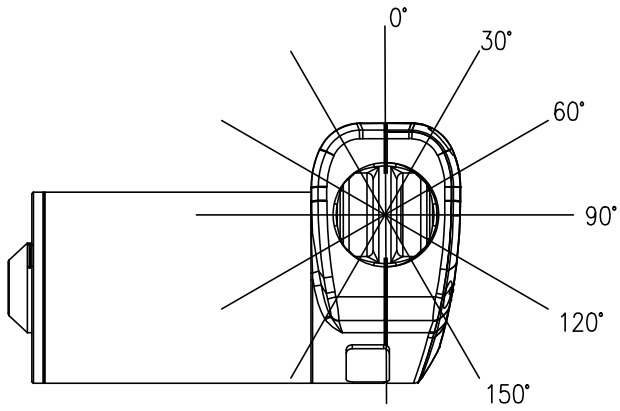

Pivot angle

UNIT: mm

MOTTECK[®]
MOTORIZE OUR WORLD

DATE:

26 April 2014

TITLE:

Linear Actuator GD70